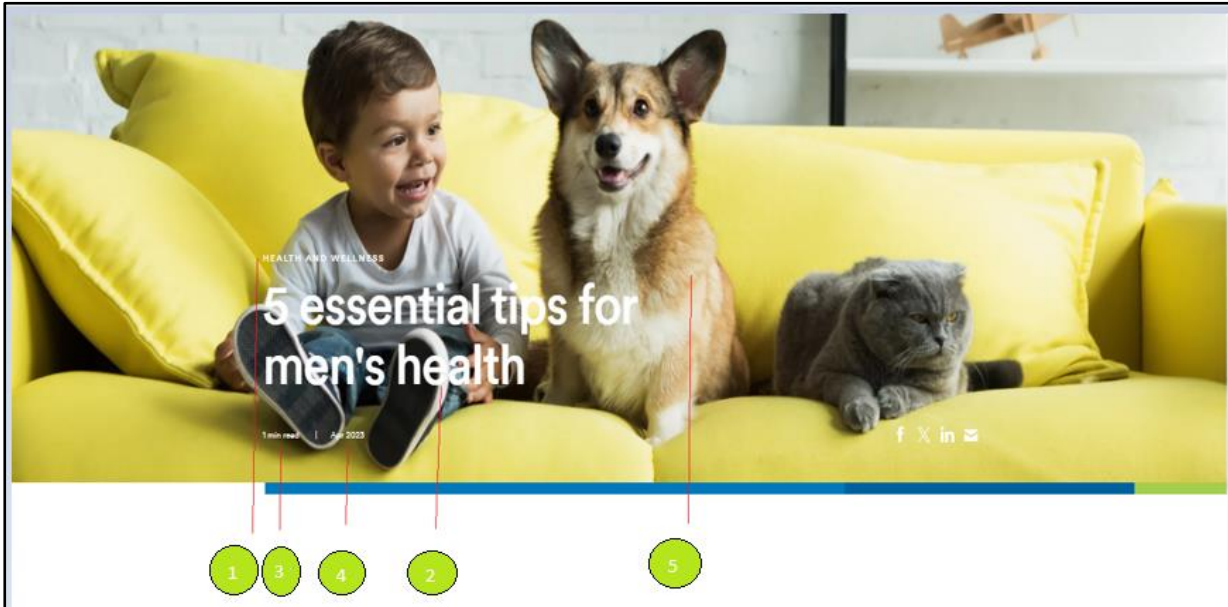

Image v

Image * 5 i

Tablet Image i

Mobile Image i

Image Position *

Center Center v

Author Name	<input type="text"/>	
Category	<input type="text"/>	

3. Article Hero – Video

Configuration Tab:

- **Media Type** – Must select an option from the dropdown.
- **Eyebrow** – Provide unique Eyebrow Text.
- **Headline Title** – Must select an option from the dropdown.
- **Title Tag** – Must provide asset path to be displayed for Desktop/Tablet.
- **Description** – Provide asset path to be displayed in Mobile.
- **Read Time** – Must provide meaningful text.
- **Published Date** – Provide meaningful text.
- **Published Date Format** – Must provide a meaningful text.
- **Thumbnail Image** – Must provide link path for the Thumbnail Image.
- **Alt Image** – Must provide a meaningful text.
- **Video Type** – Must select an option from the dropdown.