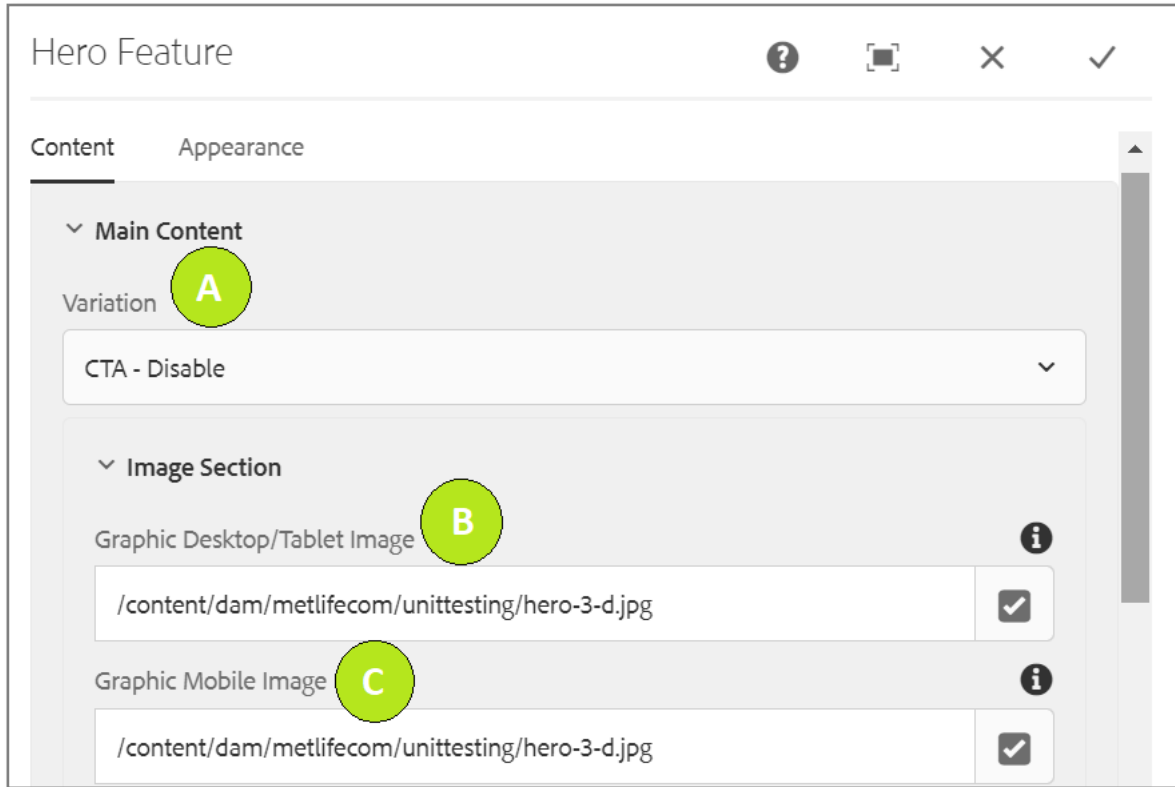

There are Two variations for Feature Hero component.

Variation 1: Variation as CTA - Disable