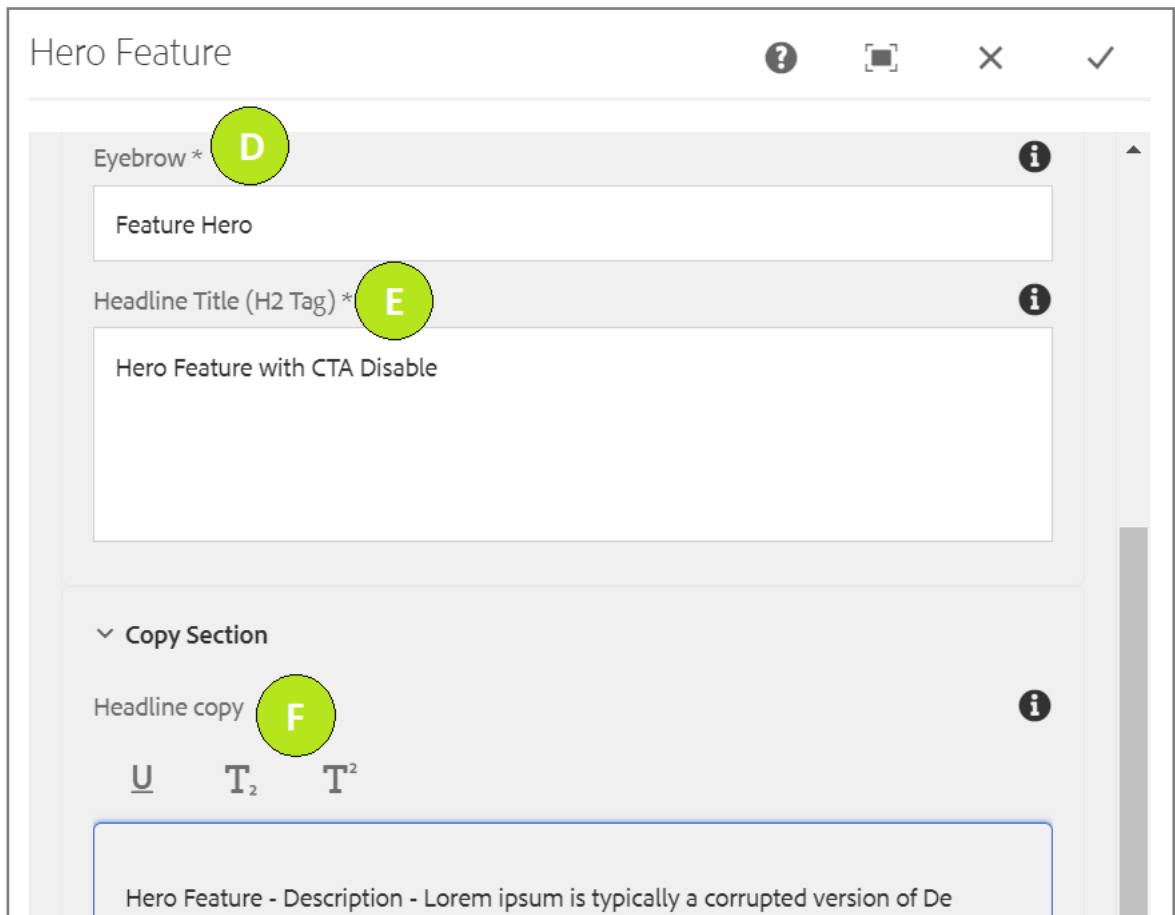

There are Two variations for Feature Hero component.

Variation 1: Variation as CTA - Disable